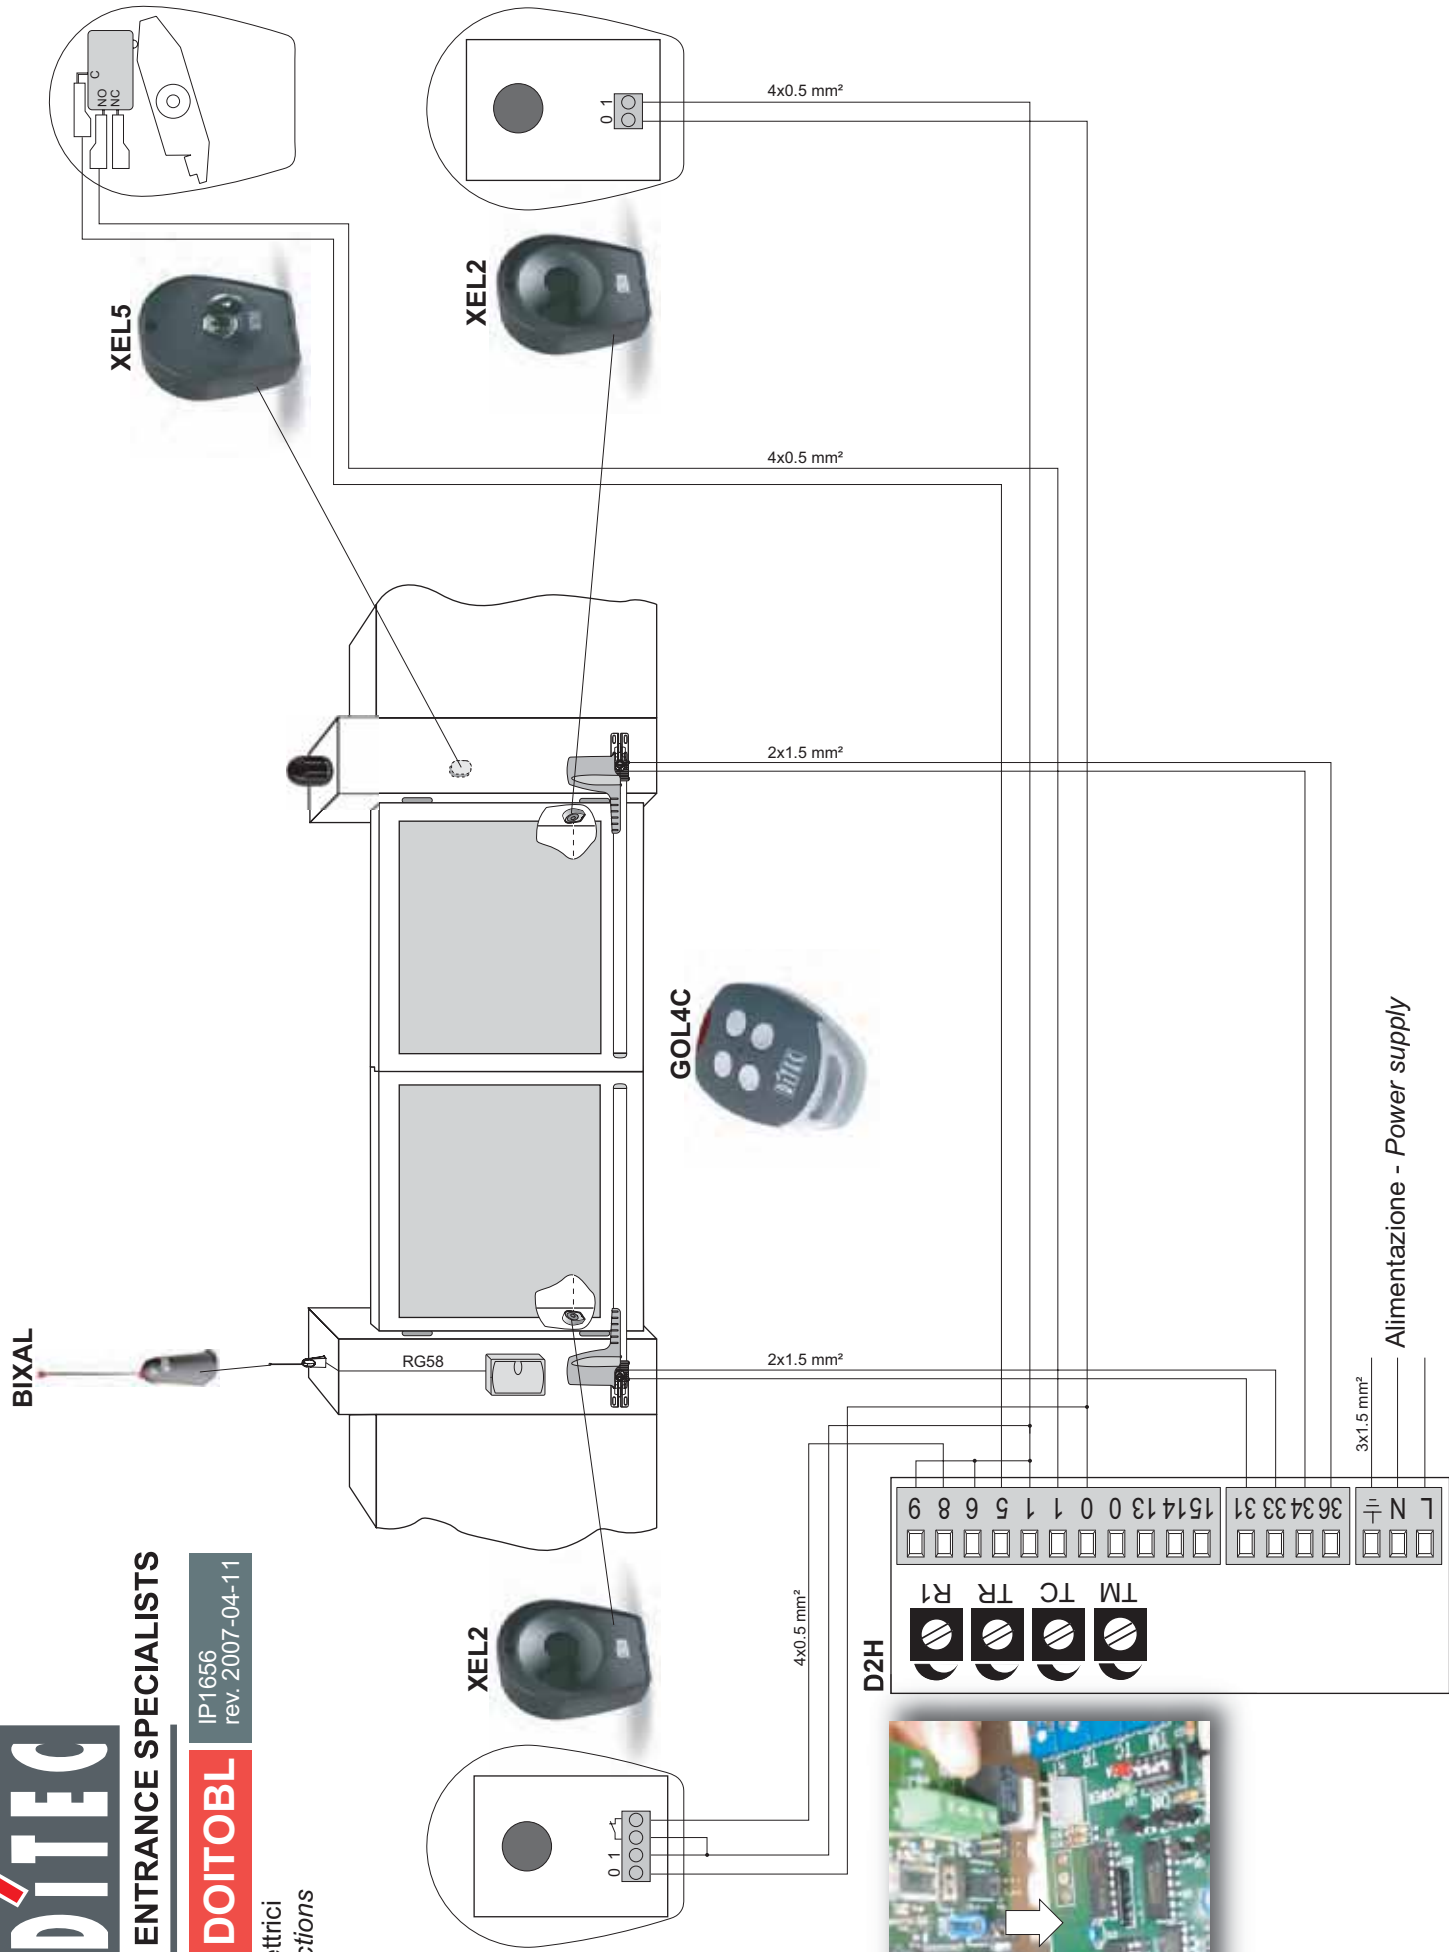

AUTOMATIC ENTRANCE SPECIALISTS

IP1656
rev. 2007-04-11

DOITOBL

Collegamenti elettrici
Electrical connections

BIXLR22

Alimentazione - Power supply