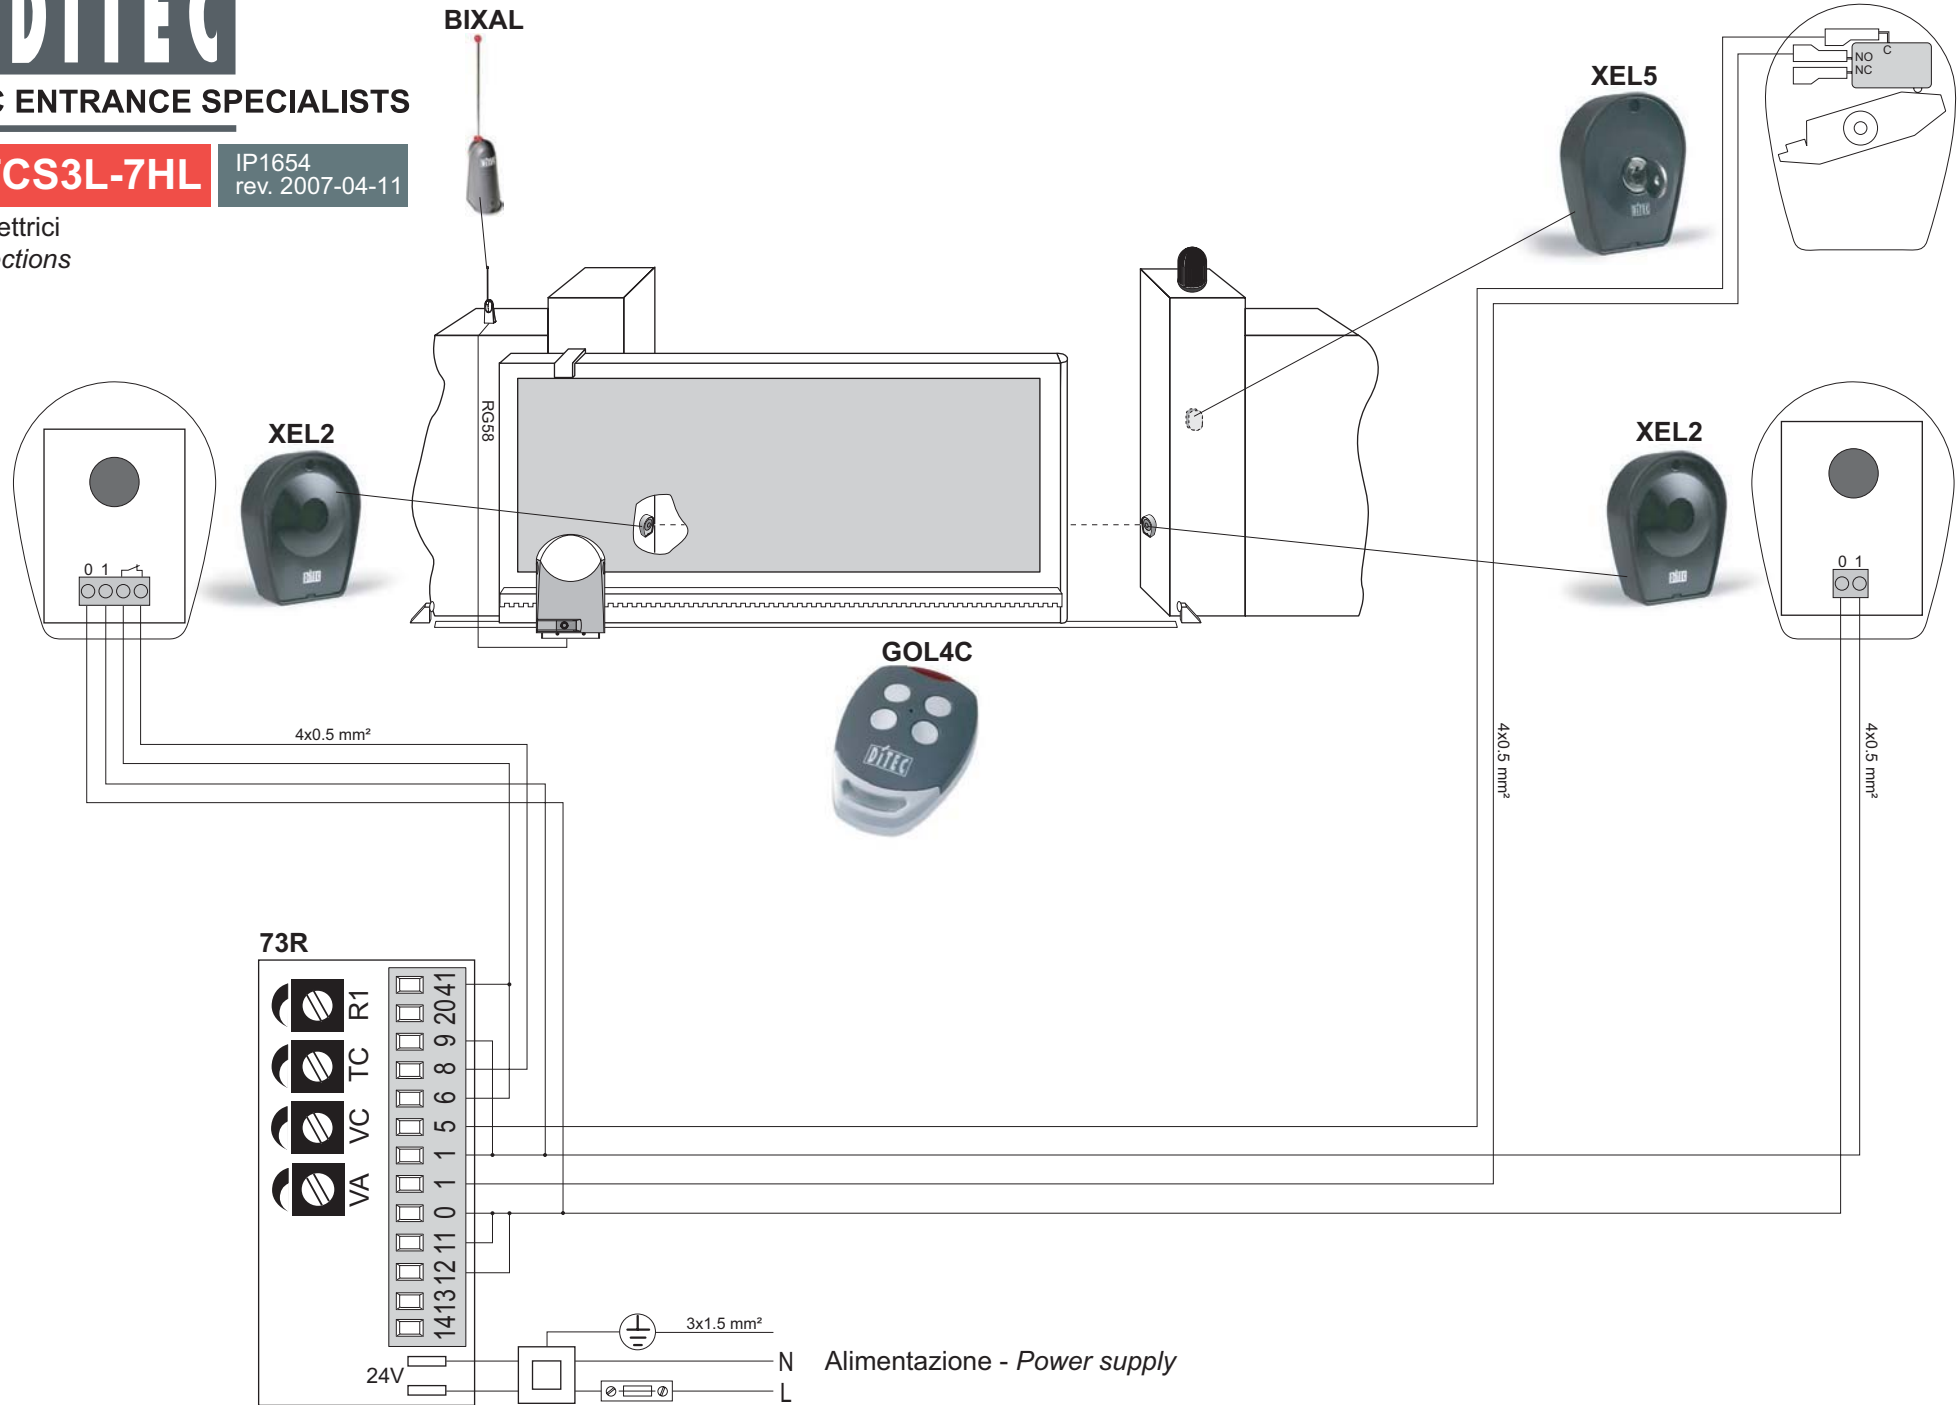

AUTOMATIC ENTRANCE SPECIALISTS

DOITCS3L-7HL

IP1654
rev. 2007-04-11

Collegamenti elettrici
Electrical connections

Alimentazione - Power supply